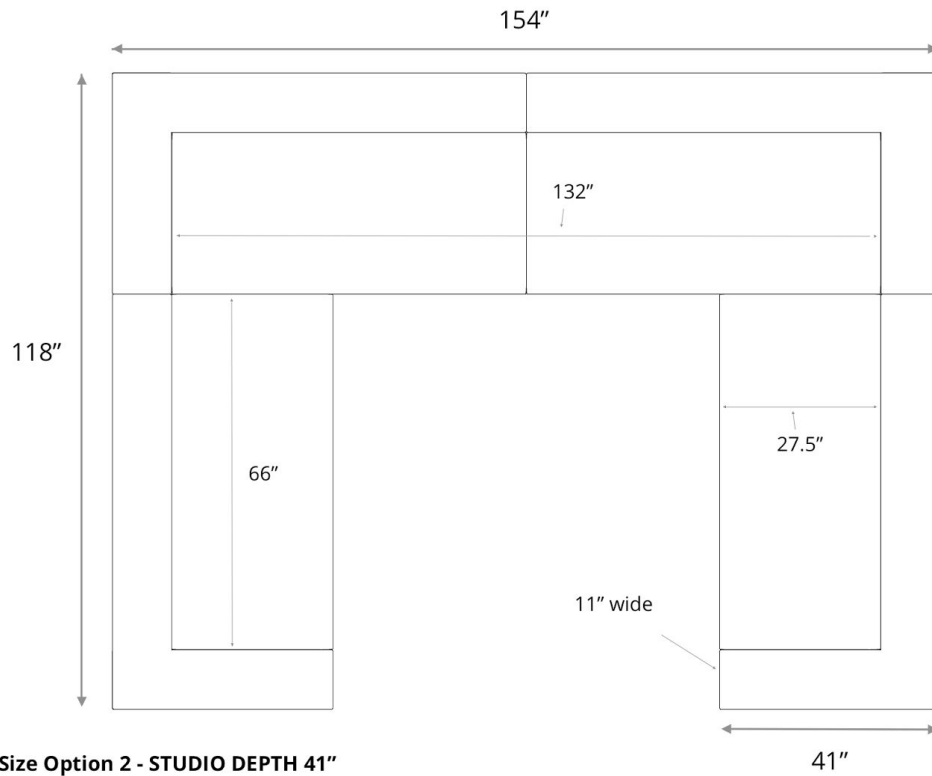

Size Option 1 - STUDIO DEPTH 41"

BONHAM | U SECTIONAL

Size Option 2 - STUDIO DEPTH 41"
BONHAM | U SECTIONAL

Size Option 3 - DEEP 47"
BONHAM | U SECTIONAL

General Dimensions

BONHAM | COLLECTION