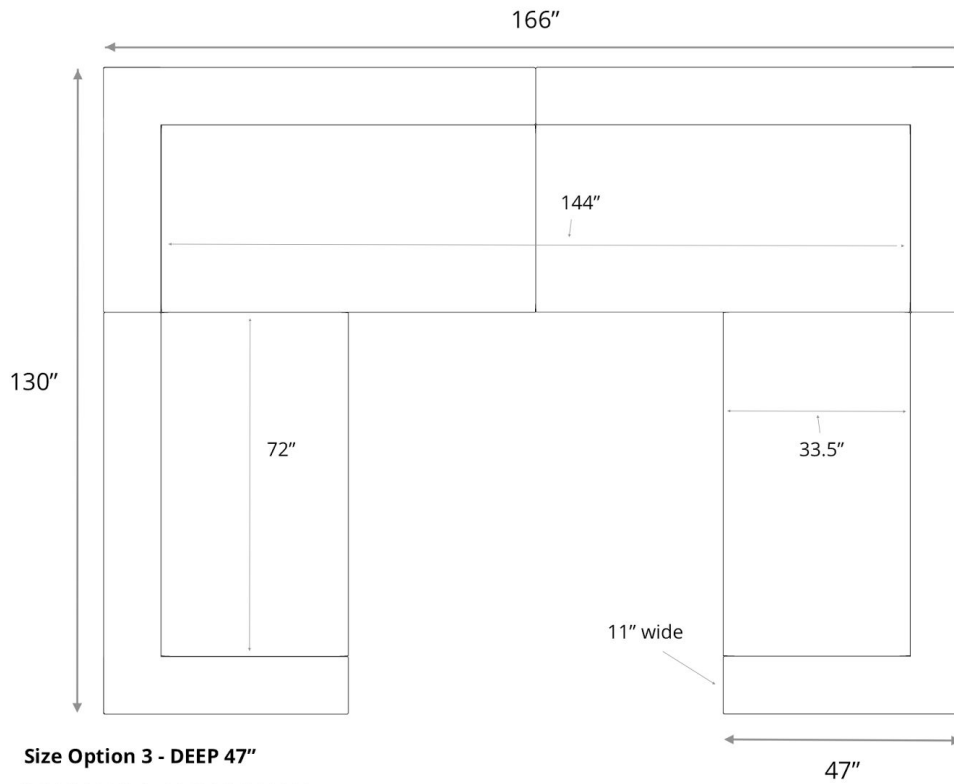

Size Option 1 - STUDIO DEPTH 41"

BONHAM | U SECTIONAL

Size Option 2 - STUDIO DEPTH 41"
BONHAM | U SECTIONAL

Size Option 3 - DEEP 47"
BONHAM | U SECTIONAL

General Dimensions

BONHAM | COLLECTION