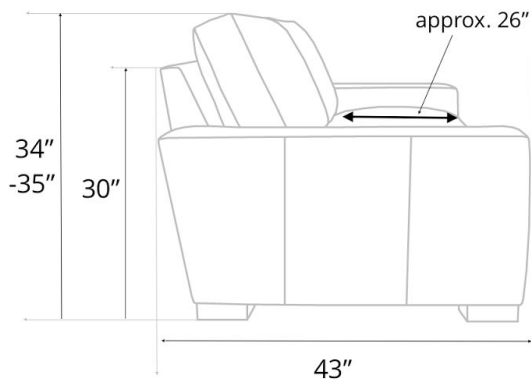

### Braxton Classic Collection Dimensions and Cushion Options:

[🔗](#) We also offer custom dimensions & plenty of other customization options. [Read more here](#)

	Length	Depth	Seat Depth	Height
<b>Sofas:</b>	72" (Twin Cushion)	43" or 46"	26" or 29"	34-35"
	84" (Twin Cushion)	43" or 46"	26" or 29"	34-35"
	90" (3 Cushion)	43" or 46"	26" or 29"	34-35"
	96" (3 Cushion)	43" or 46"	26" or 29"	34-35"
	108" (3 Cushion)	43" or 46"	26" or 29"	34-35"
	120" (3 Cushion)	43" or 46"	26" or 29"	34-35"
	132" (3 Cushion)	43" or 46"	26" or 29"	34-35"
<b>Chair</b>	42"	43" or 46"	26" or 29"	34-35"
<b>Chair and 1/2</b>	53"	43" or 46"	26" or 29"	34-35"
<b>Ottoman</b>	26"	22"		18"

**General Dimensions**  
BRAXTON COLLECTION

Chair

Chair and 1/2

Ottoman

**Chair/Ottoman Dimensions**  
BRAXTON COLLECTION