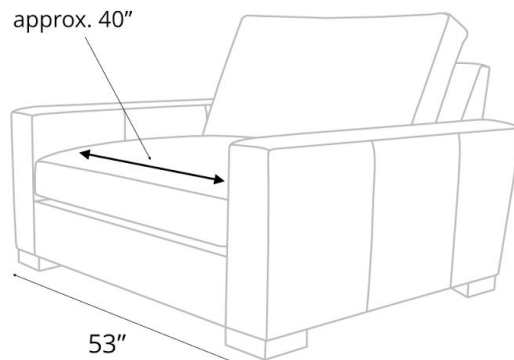

### Braxton Classic Collection Dimensions and Cushion Options:

[🔗](#) We also offer custom dimensions & plenty of other customization options. [Read more here](#)

	Length	Depth	Seat Depth	Height
<b>Sofas:</b>	72" (Twin Cushion)	43" or 46"	26" or 29"	34-35"
	84" (Twin Cushion)	43" or 46"	26" or 29"	34-35"
	90" (3 Cushion)	43" or 46"	26" or 29"	34-35"
	96" (3 Cushion)	43" or 46"	26" or 29"	34-35"
	108" (3 Cushion)	43" or 46"	26" or 29"	34-35"
	120" (3 Cushion)	43" or 46"	26" or 29"	34-35"
	132" (3 Cushion)	43" or 46"	26" or 29"	34-35"
<b>Chair</b>	42"	43" or 46"	26" or 29"	34-35"
<b>Chair and 1/2</b>	53"	43" or 46"	26" or 29"	34-35"
<b>Ottoman</b>	26"	22"		18"

**General Dimensions**  
BRAXTON COLLECTION

Chair

Chair and 1/2

Ottoman

**Chair/Ottoman Dimensions**  
BRAXTON COLLECTION