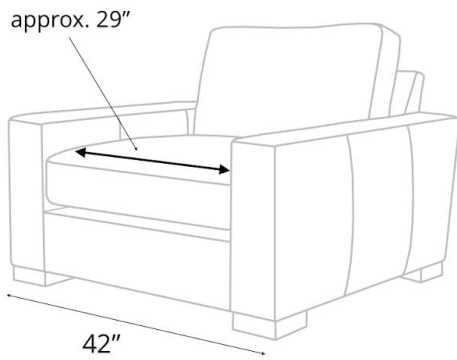

### Braxton Classic Collection Dimensions and Cushion Options:

[🔗](#) We also offer custom dimensions & plenty of other customization options. [Read more here](#)

	Length	Depth	Seat Depth	Height
<b>Sofas:</b>	72" (Twin Cushion)	43" or 46"	26" or 29"	34-35"
	84" (Twin Cushion)	43" or 46"	26" or 29"	34-35"
	90" (3 Cushion)	43" or 46"	26" or 29"	34-35"
	96" (3 Cushion)	43" or 46"	26" or 29"	34-35"
	108" (3 Cushion)	43" or 46"	26" or 29"	34-35"
	120" (3 Cushion)	43" or 46"	26" or 29"	34-35"
	132" (3 Cushion)	43" or 46"	26" or 29"	34-35"
<b>Chair</b>	42"	43" or 46"	26" or 29"	34-35"
<b>Chair and 1/2</b>	53"	43" or 46"	26" or 29"	34-35"
<b>Ottoman</b>	26"	22"		18"

**General Dimensions**  
BRAXTON COLLECTION

Chair

Chair and 1/2

Ottoman

**Chair/Ottoman Dimensions**  
BRAXTON COLLECTION