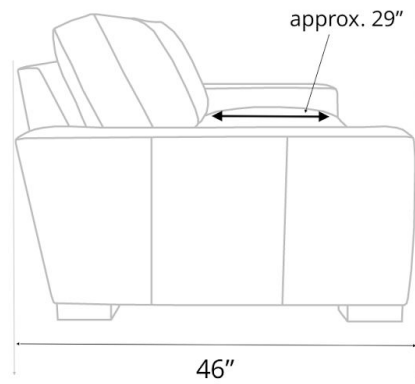

### Braxton Classic Collection Dimensions and Cushion Options:

[🔗](#) We also offer custom dimensions & plenty of other customization options. [Read more here](#)

	Length	Depth	Seat Depth	Height
<b>Sofas:</b>	72" (Twin Cushion)	43" or 46"	26" or 29"	34-35"
	84" (Twin Cushion)	43" or 46"	26" or 29"	34-35"
	90" (3 Cushion)	43" or 46"	26" or 29"	34-35"
	96" (3 Cushion)	43" or 46"	26" or 29"	34-35"
	108" (3 Cushion)	43" or 46"	26" or 29"	34-35"
	120" (3 Cushion)	43" or 46"	26" or 29"	34-35"
	132" (3 Cushion)	43" or 46"	26" or 29"	34-35"
<b>Chair</b>	42"	43" or 46"	26" or 29"	34-35"
<b>Chair and 1/2</b>	53"	43" or 46"	26" or 29"	34-35"
<b>Ottoman</b>	26"	22"		18"

**General Dimensions**  
BRAXTON COLLECTION

Chair

Chair and 1/2

Ottoman

**Chair/Ottoman Dimensions**  
BRAXTON COLLECTION