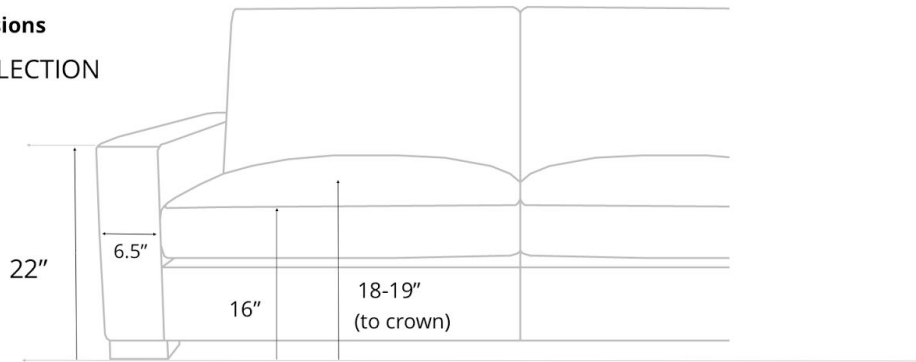

### Braxton Classic Collection Dimensions and Cushion Options:

[🔗](#) We also offer custom dimensions & plenty of other customization options. [Read more here](#)

	Length	Depth	Seat Depth	Height
<b>Sofas:</b>	72" (Twin Cushion)	43" or 46"	26" or 29"	34-35"
	84" (Twin Cushion)	43" or 46"	26" or 29"	34-35"
	90" (3 Cushion)	43" or 46"	26" or 29"	34-35"
	96" (3 Cushion)	43" or 46"	26" or 29"	34-35"
	108" (3 Cushion)	43" or 46"	26" or 29"	34-35"
	120" (3 Cushion)	43" or 46"	26" or 29"	34-35"
	132" (3 Cushion)	43" or 46"	26" or 29"	34-35"
<b>Chair</b>	42"	43" or 46"	26" or 29"	34-35"
<b>Chair and 1/2</b>	53"	43" or 46"	26" or 29"	34-35"
<b>Ottoman</b>	26"	22"		18"

**General Dimensions**  
BRAXTON COLLECTION

Chair

Chair and 1/2

Ottoman

**Chair/Ottoman Dimensions**  
BRAXTON COLLECTION