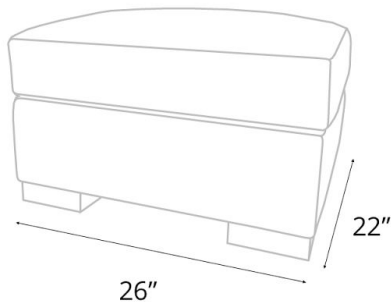

### Braxton Classic Collection Dimensions and Cushion Options:

[🔗](#) We also offer custom dimensions & plenty of other customization options. [Read more here](#)

	Length	Depth	Seat Depth	Height
<b>Sofas:</b>	72" (Twin Cushion)	43" or 46"	26" or 29"	34-35"
	84" (Twin Cushion)	43" or 46"	26" or 29"	34-35"
	90" (3 Cushion)	43" or 46"	26" or 29"	34-35"
	96" (3 Cushion)	43" or 46"	26" or 29"	34-35"
	108" (3 Cushion)	43" or 46"	26" or 29"	34-35"
	120" (3 Cushion)	43" or 46"	26" or 29"	34-35"
	132" (3 Cushion)	43" or 46"	26" or 29"	34-35"
<b>Chair</b>	42"	43" or 46"	26" or 29"	34-35"
<b>Chair and 1/2</b>	53"	43" or 46"	26" or 29"	34-35"
<b>Ottoman</b>	26"	22"		18"

**General Dimensions**  
BRAXTON COLLECTION

Chair

Chair and 1/2

Ottoman

**Chair/Ottoman Dimensions**  
BRAXTON COLLECTION