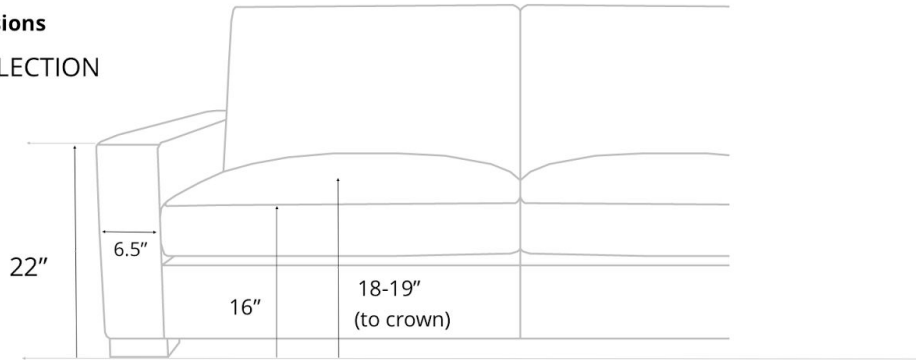

Braxton Cocktail Ottoman Dimensions:

---

	Length	Depth	Height
Available Sizes:	38"	29"	18"
	40"	24"	18"
	44"	25"	18"
	44"	36"	18"
	48"	29"	18"
	60"	29"	18"
	81"	24"	18"

**General Dimensions**  
BRAXTON COLLECTION

Chair

Chair and 1/2

Ottoman

**Chair/Ottoman Dimensions**  
BRAXTON COLLECTION