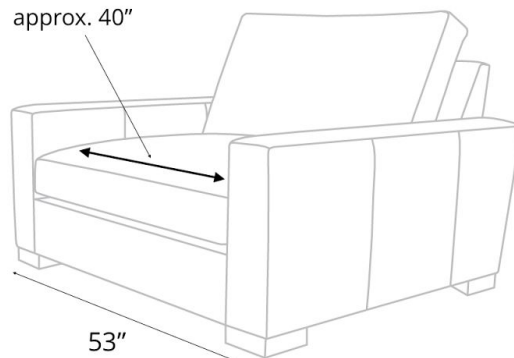

Braxton Cocktail Ottoman Dimensions:

---

	Length	Depth	Height
Available Sizes:	38"	29"	18"
	40"	24"	18"
	44"	25"	18"
	44"	36"	18"
	48"	29"	18"
	60"	29"	18"
	81"	24"	18"

**General Dimensions**  
BRAXTON COLLECTION

Chair

Chair and 1/2

Ottoman

**Chair/Ottoman Dimensions**  
BRAXTON COLLECTION