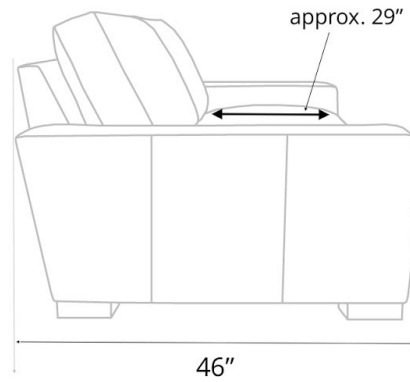

Braxton Cocktail Ottoman Dimensions:

---

	Length	Depth	Height
Available Sizes:	38"	29"	18"
	40"	24"	18"
	44"	25"	18"
	44"	36"	18"
	48"	29"	18"
	60"	29"	18"
	81"	24"	18"

**General Dimensions**  
BRAXTON COLLECTION

Chair

Chair and 1/2

Ottoman

**Chair/Ottoman Dimensions**  
BRAXTON COLLECTION