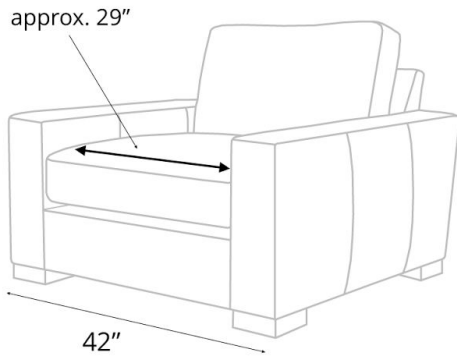

Braxton Cocktail Ottoman Dimensions:

---

	Length	Depth	Height
Available Sizes:	38"	29"	18"
	40"	24"	18"
	44"	25"	18"
	44"	36"	18"
	48"	29"	18"
	60"	29"	18"
	81"	24"	18"

**General Dimensions**  
BRAXTON COLLECTION

Chair

Chair and 1/2

Ottoman

**Chair/Ottoman Dimensions**  
BRAXTON COLLECTION