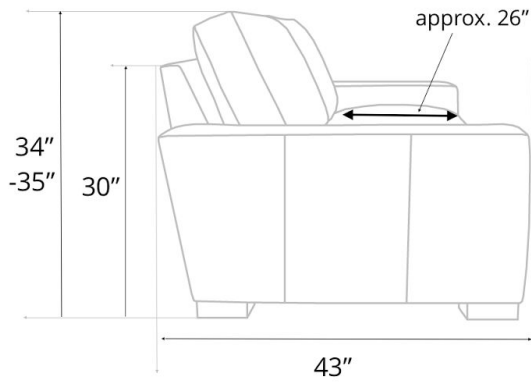

Braxton Cocktail Ottoman Dimensions:

---

	Length	Depth	Height
Available Sizes:	38"	29"	18"
	40"	24"	18"
	44"	25"	18"
	44"	36"	18"
	48"	29"	18"
	60"	29"	18"
	81"	24"	18"

**General Dimensions**  
BRAXTON COLLECTION

Chair

Chair and 1/2

Ottoman

**Chair/Ottoman Dimensions**  
BRAXTON COLLECTION