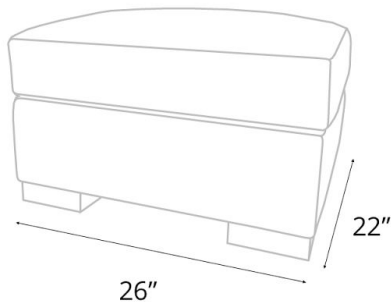

Braxton Cocktail Ottoman Dimensions:

---

	Length	Depth	Height
Available Sizes:	38"	29"	18"
	40"	24"	18"
	44"	25"	18"
	44"	36"	18"
	48"	29"	18"
	60"	29"	18"
	81"	24"	18"

**General Dimensions**  
BRAXTON COLLECTION

Chair

Chair and 1/2

Ottoman

**Chair/Ottoman Dimensions**  
BRAXTON COLLECTION