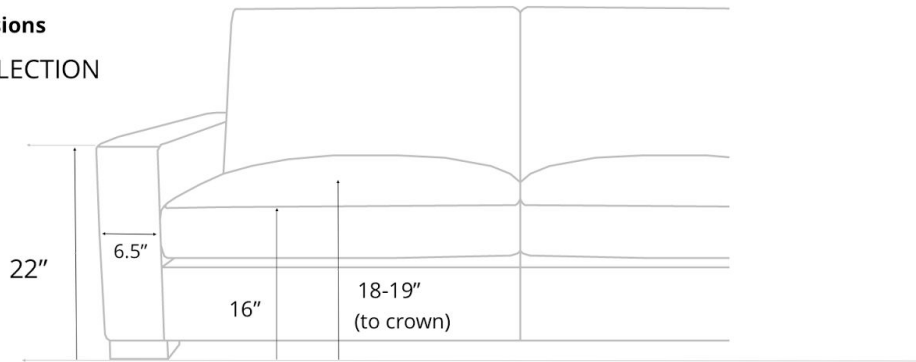

General Dimensions
BRAXTON COLLECTION