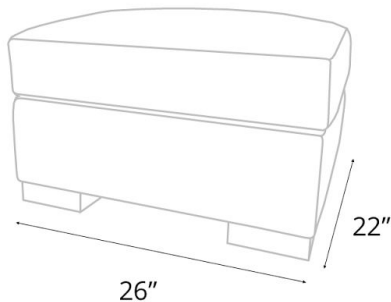

Braxton Collection Dimensions and Cushion Options:

[🔗](#) We also offer custom dimensions & plenty of other customization options. [Read more here](#)

	Length	Depth	Seat Depth	Height
Sofas:	72" (Twin Cushion)	43" or 46"	26" or 29"	34-35"
	84" (Twin Cushion)	43" or 46"	26" or 29"	34-35"
	90" (Twin Cushion)	43" or 46"	26" or 29"	34-35"
	96" (Twin Cushion)	43" or 46"	26" or 29"	34-35"
	108" (Twin Cushion)	43" or 46"	26" or 29"	34-35"
	120" (3 Cushion)	43" or 46"	26" or 29"	34-35"
	132" (3 Cushion)	43" or 46"	26" or 29"	34-35"
Chair	42"	43" or 46"	26" or 29"	34-35"
Chair and 1/2	53"	43" or 46"	26" or 29"	34-35"
Ottoman	26"	22"		18"

Braxton Classic Collection Dimensions and Cushion Options:

[🔗](#) We also offer custom dimensions & plenty of other customization options. [Read more here](#)

	Length	Depth	Seat Depth	Height
Sofas:	72" (Twin Cushion)	43" or 46"	26" or 29"	34-35"
	84" (Twin Cushion)	43" or 46"	26" or 29"	34-35"
	90" (3 Cushion)	43" or 46"	26" or 29"	34-35"
	96" (3 Cushion)	43" or 46"	26" or 29"	34-35"
	108" (3 Cushion)	43" or 46"	26" or 29"	34-35"
	120" (3 Cushion)	43" or 46"	26" or 29"	34-35"
	132" (3 Cushion)	43" or 46"	26" or 29"	34-35"
Chair	42"	43" or 46"	26" or 29"	34-35"
Chair and 1/2	53"	43" or 46"	26" or 29"	34-35"
Ottoman	26"	22"		18"

General Dimensions
BRAXTON COLLECTION

Chair

Chair and 1/2

Ottoman

Chair/Ottoman Dimensions
BRAXTON COLLECTION