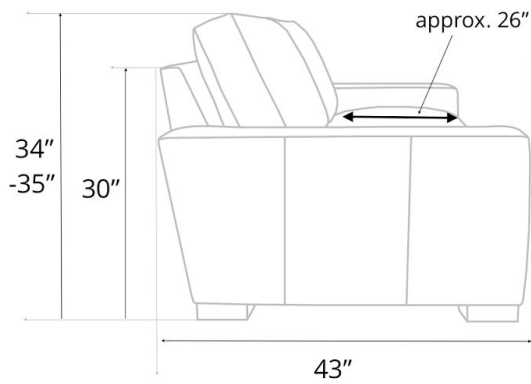

Braxton Collection Dimensions and Cushion Options:

[🔗](#) We also offer custom dimensions & plenty of other customization options. [Read more here](#)

	Length	Depth	Seat Depth	Height
Sofas:	72" (Twin Cushion)	43" or 46"	26" or 29"	34-35"
	84" (Twin Cushion)	43" or 46"	26" or 29"	34-35"
	90" (Twin Cushion)	43" or 46"	26" or 29"	34-35"
	96" (Twin Cushion)	43" or 46"	26" or 29"	34-35"
	108" (Twin Cushion)	43" or 46"	26" or 29"	34-35"
	120" (3 Cushion)	43" or 46"	26" or 29"	34-35"
	132" (3 Cushion)	43" or 46"	26" or 29"	34-35"
Chair	42"	43" or 46"	26" or 29"	34-35"
Chair and 1/2	53"	43" or 46"	26" or 29"	34-35"
Ottoman	26"	22"		18"

Braxton Classic Collection Dimensions and Cushion Options:

[🔗](#) We also offer custom dimensions & plenty of other customization options. [Read more here](#)

	Length	Depth	Seat Depth	Height
Sofas:	72" (Twin Cushion)	43" or 46"	26" or 29"	34-35"
	84" (Twin Cushion)	43" or 46"	26" or 29"	34-35"
	90" (3 Cushion)	43" or 46"	26" or 29"	34-35"
	96" (3 Cushion)	43" or 46"	26" or 29"	34-35"
	108" (3 Cushion)	43" or 46"	26" or 29"	34-35"
	120" (3 Cushion)	43" or 46"	26" or 29"	34-35"
	132" (3 Cushion)	43" or 46"	26" or 29"	34-35"
Chair	42"	43" or 46"	26" or 29"	34-35"
Chair and 1/2	53"	43" or 46"	26" or 29"	34-35"
Ottoman	26"	22"		18"

General Dimensions
BRAXTON COLLECTION

Chair

Chair and 1/2

Ottoman

Chair/Ottoman Dimensions
BRAXTON COLLECTION