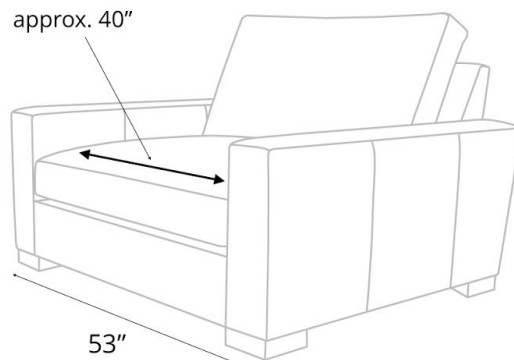

Braxton Collection Dimensions and Cushion Options:

[🔗](#) We also offer custom dimensions & plenty of other customization options. [Read more here](#)

	Length	Depth	Seat Depth	Height
Sofas:	72" (Twin Cushion)	43" or 46"	26" or 29"	34-35"
	84" (Twin Cushion)	43" or 46"	26" or 29"	34-35"
	90" (Twin Cushion)	43" or 46"	26" or 29"	34-35"
	96" (Twin Cushion)	43" or 46"	26" or 29"	34-35"
	108" (Twin Cushion)	43" or 46"	26" or 29"	34-35"
	120" (3 Cushion)	43" or 46"	26" or 29"	34-35"
	132" (3 Cushion)	43" or 46"	26" or 29"	34-35"
Chair	42"	43" or 46"	26" or 29"	34-35"
Chair and 1/2	53"	43" or 46"	26" or 29"	34-35"
Ottoman	26"	22"		18"

Braxton Classic Collection Dimensions and Cushion Options:

[🔗](#) We also offer custom dimensions & plenty of other customization options. [Read more here](#)

	Length	Depth	Seat Depth	Height
Sofas:	72" (Twin Cushion)	43" or 46"	26" or 29"	34-35"
	84" (Twin Cushion)	43" or 46"	26" or 29"	34-35"
	90" (3 Cushion)	43" or 46"	26" or 29"	34-35"
	96" (3 Cushion)	43" or 46"	26" or 29"	34-35"
	108" (3 Cushion)	43" or 46"	26" or 29"	34-35"
	120" (3 Cushion)	43" or 46"	26" or 29"	34-35"
	132" (3 Cushion)	43" or 46"	26" or 29"	34-35"
Chair	42"	43" or 46"	26" or 29"	34-35"
Chair and 1/2	53"	43" or 46"	26" or 29"	34-35"
Ottoman	26"	22"		18"

General Dimensions
BRAXTON COLLECTION

Chair

Chair and 1/2

Ottoman

Chair/Ottoman Dimensions
BRAXTON COLLECTION