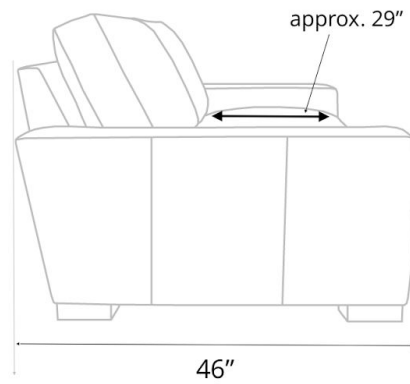

Braxton Collection Dimensions and Cushion Options:

[🔗](#) We also offer custom dimensions & plenty of other customization options. [Read more here](#)

	Length	Depth	Seat Depth	Height
Sofas:	72" (Twin Cushion)	43" or 46"	26" or 29"	34-35"
	84" (Twin Cushion)	43" or 46"	26" or 29"	34-35"
	90" (Twin Cushion)	43" or 46"	26" or 29"	34-35"
	96" (Twin Cushion)	43" or 46"	26" or 29"	34-35"
	108" (Twin Cushion)	43" or 46"	26" or 29"	34-35"
	120" (3 Cushion)	43" or 46"	26" or 29"	34-35"
	132" (3 Cushion)	43" or 46"	26" or 29"	34-35"
Chair	42"	43" or 46"	26" or 29"	34-35"
Chair and 1/2	53"	43" or 46"	26" or 29"	34-35"
Ottoman	26"	22"		18"

Braxton Classic Collection Dimensions and Cushion Options:

[🔗](#) We also offer custom dimensions & plenty of other customization options. [Read more here](#)

	Length	Depth	Seat Depth	Height
Sofas:	72" (Twin Cushion)	43" or 46"	26" or 29"	34-35"
	84" (Twin Cushion)	43" or 46"	26" or 29"	34-35"
	90" (3 Cushion)	43" or 46"	26" or 29"	34-35"
	96" (3 Cushion)	43" or 46"	26" or 29"	34-35"
	108" (3 Cushion)	43" or 46"	26" or 29"	34-35"
	120" (3 Cushion)	43" or 46"	26" or 29"	34-35"
	132" (3 Cushion)	43" or 46"	26" or 29"	34-35"
Chair	42"	43" or 46"	26" or 29"	34-35"
Chair and 1/2	53"	43" or 46"	26" or 29"	34-35"
Ottoman	26"	22"		18"

General Dimensions
BRAXTON COLLECTION

Chair

Chair and 1/2

Ottoman

Chair/Ottoman Dimensions
BRAXTON COLLECTION