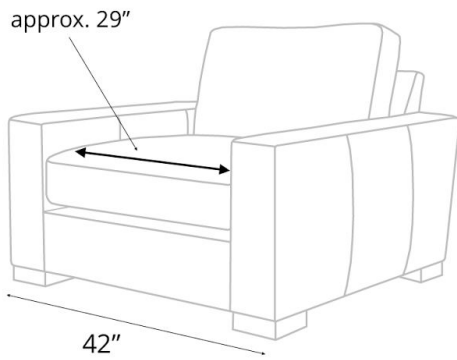

Braxton Collection Dimensions and Cushion Options:

[🔗](#) We also offer custom dimensions & plenty of other customization options. [Read more here](#)

	Length	Depth	Seat Depth	Height
Sofas:	72" (Twin Cushion)	43" or 46"	26" or 29"	34-35"
	84" (Twin Cushion)	43" or 46"	26" or 29"	34-35"
	90" (Twin Cushion)	43" or 46"	26" or 29"	34-35"
	96" (Twin Cushion)	43" or 46"	26" or 29"	34-35"
	108" (Twin Cushion)	43" or 46"	26" or 29"	34-35"
	120" (3 Cushion)	43" or 46"	26" or 29"	34-35"
	132" (3 Cushion)	43" or 46"	26" or 29"	34-35"
Chair	42"	43" or 46"	26" or 29"	34-35"
Chair and 1/2	53"	43" or 46"	26" or 29"	34-35"
Ottoman	26"	22"		18"

Braxton Classic Collection Dimensions and Cushion Options:

[🔗](#) We also offer custom dimensions & plenty of other customization options. [Read more here](#)

	Length	Depth	Seat Depth	Height
Sofas:	72" (Twin Cushion)	43" or 46"	26" or 29"	34-35"
	84" (Twin Cushion)	43" or 46"	26" or 29"	34-35"
	90" (3 Cushion)	43" or 46"	26" or 29"	34-35"
	96" (3 Cushion)	43" or 46"	26" or 29"	34-35"
	108" (3 Cushion)	43" or 46"	26" or 29"	34-35"
	120" (3 Cushion)	43" or 46"	26" or 29"	34-35"
	132" (3 Cushion)	43" or 46"	26" or 29"	34-35"
Chair	42"	43" or 46"	26" or 29"	34-35"
Chair and 1/2	53"	43" or 46"	26" or 29"	34-35"
Ottoman	26"	22"		18"

General Dimensions
BRAXTON COLLECTION

Chair

Chair and 1/2

Ottoman

Chair/Ottoman Dimensions
BRAXTON COLLECTION