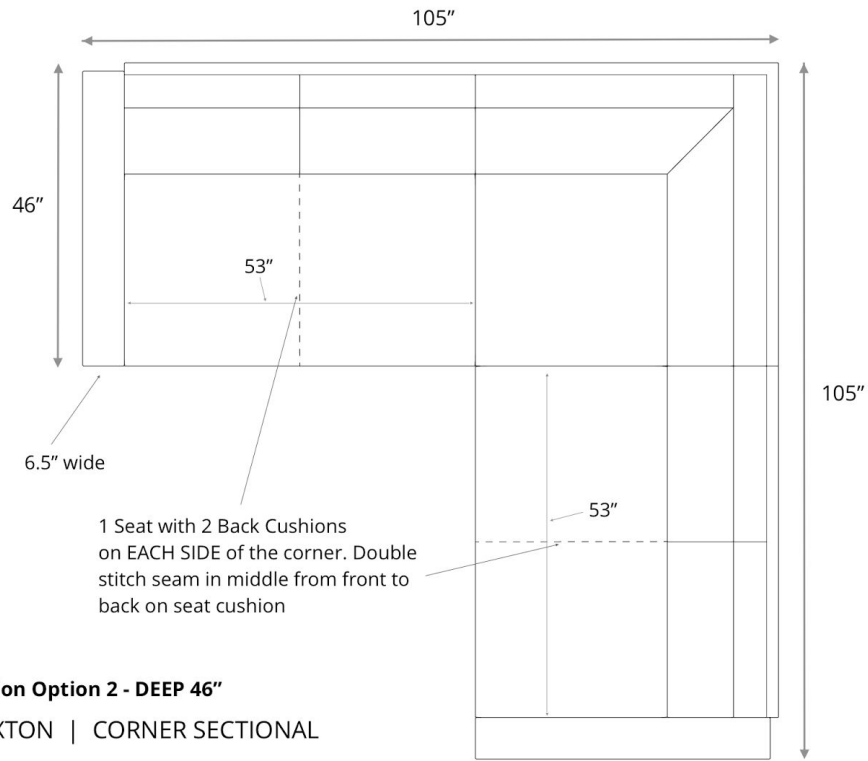

**Cushion Option 1 - STUDIO DEPTH 43"**  
BRAXTON | CORNER SECTIONAL

**General Dimensions**  
BRAXTON COLLECTION