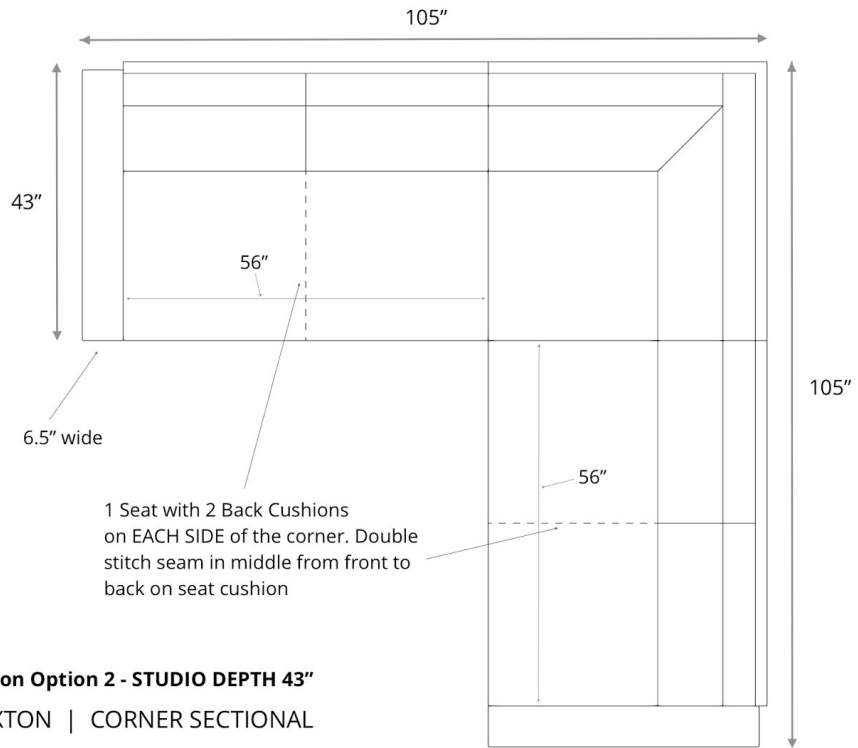

**Cushion Option 1 - STUDIO DEPTH 43"**  
BRAXTON | CORNER SECTIONAL

**General Dimensions**  
BRAXTON COLLECTION