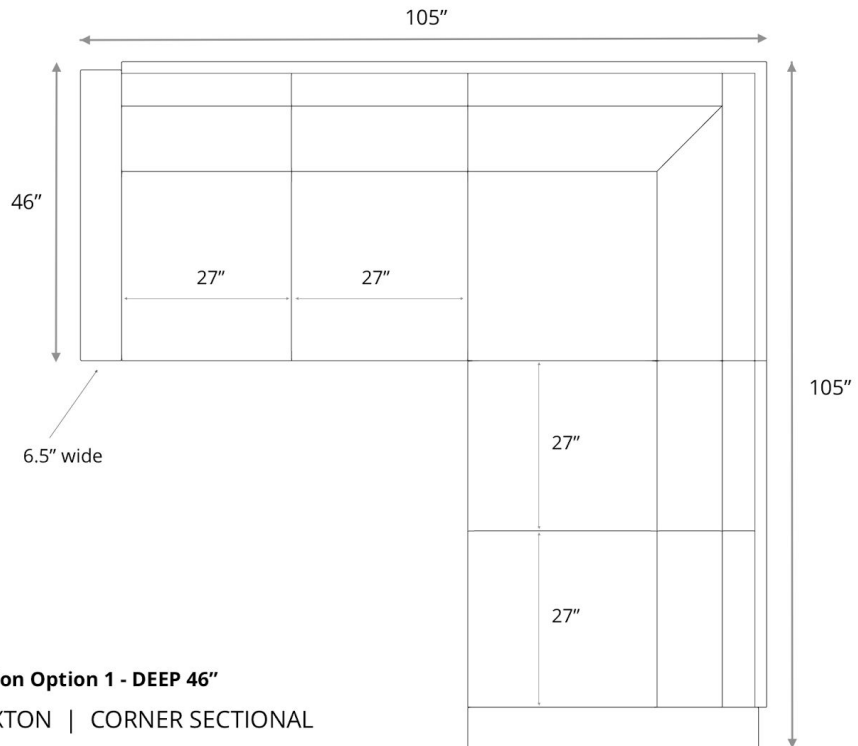

**Cushion Option 1 - STUDIO DEPTH 43"**  
BRAXTON | CORNER SECTIONAL

**General Dimensions**  
BRAXTON COLLECTION