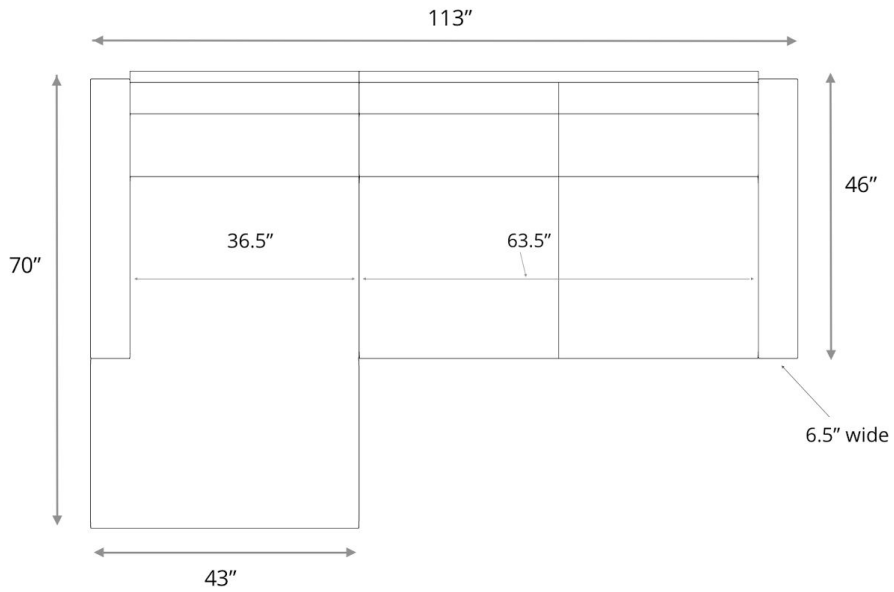

Cushion Option 1 - STUDIO DEPTH 43"

BRAXTON | SOFA CHAISE SECTIONAL

Cushion Option 2 - STUDIO DEPTH 43"

BRAXTON | SOFA CHAISE SECTIONAL

Cushion Option 1 - DEEP 46"

BRAXTON | SOFA CHAISE SECTIONAL

Cushion Option 2 - DEEP 46"

BRAXTON | SOFA CHAISE SECTIONAL

General Dimensions

BRAXTON | SOFA CHAISE