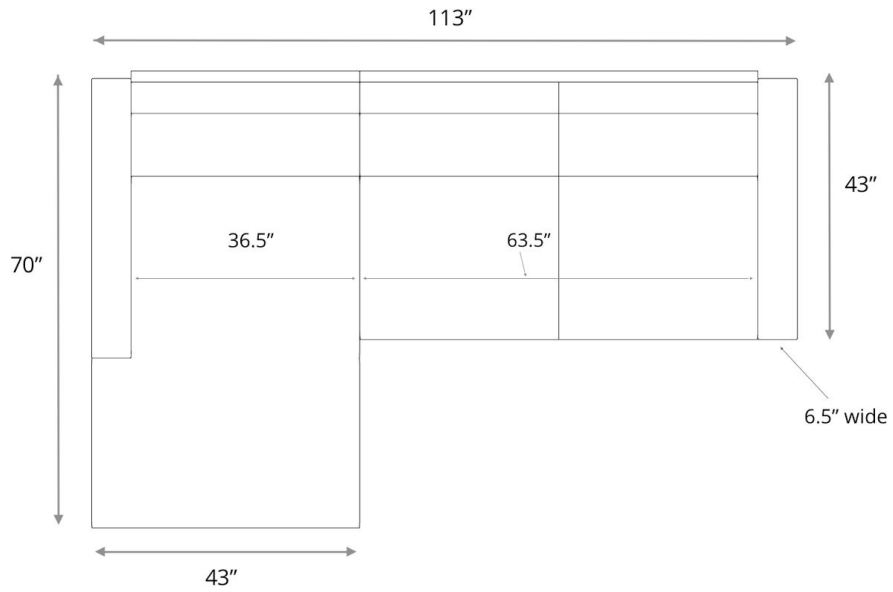

Cushion Option 1 - STUDIO DEPTH 43"

BRAXTON | SOFA CHAISE SECTIONAL

Cushion Option 2 - STUDIO DEPTH 43"

BRAXTON | SOFA CHAISE SECTIONAL

Cushion Option 1 - DEEP 46"

BRAXTON | SOFA CHAISE SECTIONAL

Cushion Option 2 - DEEP 46"

BRAXTON | SOFA CHAISE SECTIONAL

General Dimensions

BRAXTON | SOFA CHAISE