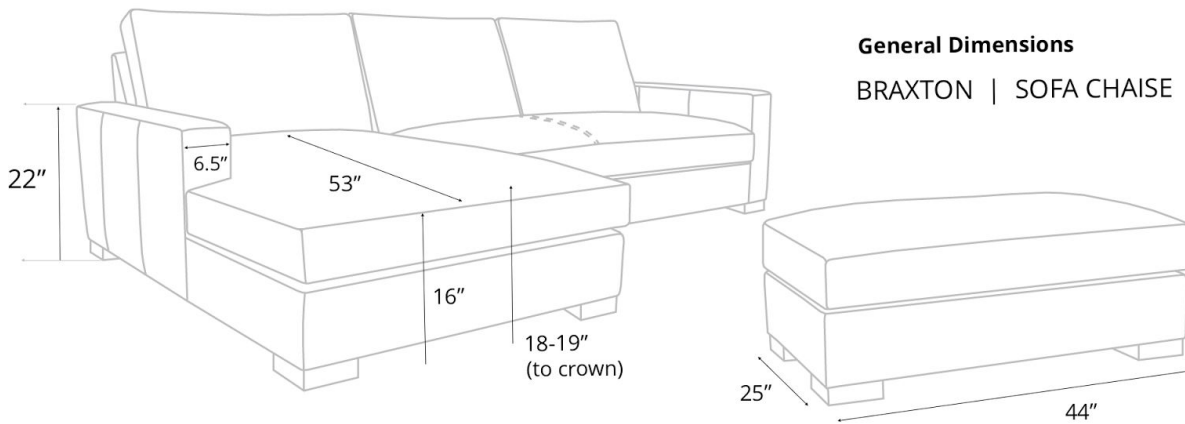

Cushion Option 1 - STUDIO DEPTH 43"

BRAXTON | SOFA CHAISE SECTIONAL

Cushion Option 2 - STUDIO DEPTH 43"

BRAXTON | SOFA CHAISE SECTIONAL

Cushion Option 1 - DEEP 46"

BRAXTON | SOFA CHAISE SECTIONAL

Cushion Option 2 - DEEP 46"

BRAXTON | SOFA CHAISE SECTIONAL

General Dimensions

BRAXTON | SOFA CHAISE