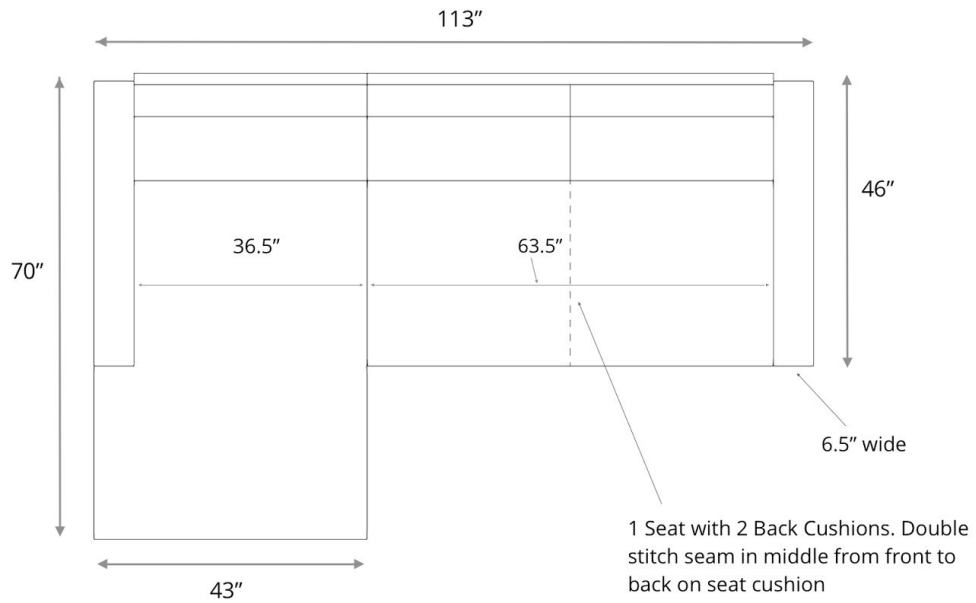

Cushion Option 1 - STUDIO DEPTH 43"

BRAXTON | SOFA CHAISE SECTIONAL

Cushion Option 2 - STUDIO DEPTH 43"

BRAXTON | SOFA CHAISE SECTIONAL

Cushion Option 1 - DEEP 46"

BRAXTON | SOFA CHAISE SECTIONAL

Cushion Option 2 - DEEP 46"

BRAXTON | SOFA CHAISE SECTIONAL

General Dimensions

BRAXTON | SOFA CHAISE