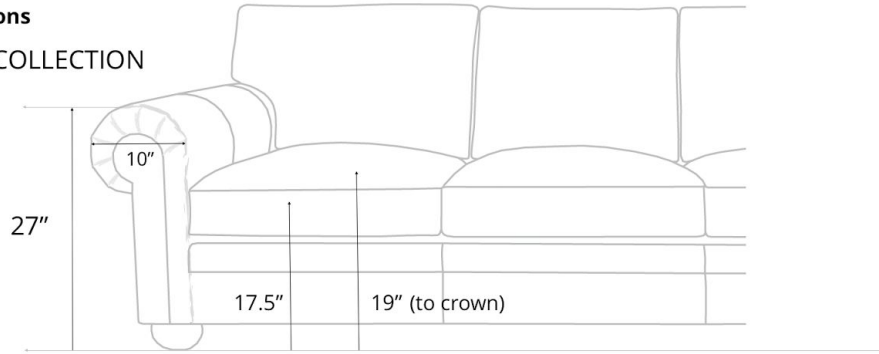

Langston Collection Dimensions and Cushion Options:

	Length	Depth	Seat Depth	Height
Sofas:	72" (Twin Cushion)	43" or 48"	26" or 31"	34-35"
	84" (Twin Cushion)	43" or 48"	26" or 31"	34-35"
	96" (3 Cushion)	43" or 48"	26" or 31"	34-35"
	108" (3 Cushion)	43" or 48"	26" or 31"	34-35"
	120" (3 Cushion)	43" or 48"	26" or 31"	34-35"
	132" (4 Cushion)	43" or 48"	26" or 31"	34-35"
Chair	43"	43" or 48"	26" or 31"	34-35"
Chaise	43"	70"	53"	34-35"
Ottoman	26"	22"		18"

General Dimensions

LANGSTON | COLLECTION

Chair/Chaise/Ottoman

LANGSTON | COLLECTION