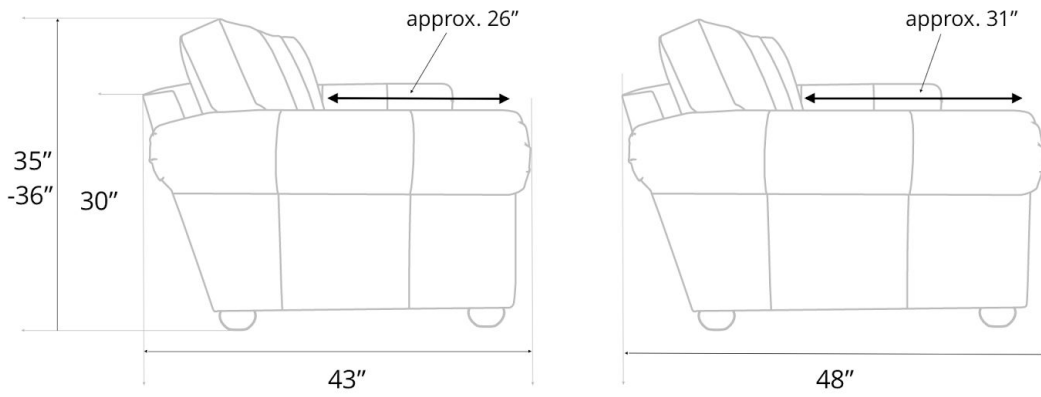

Langston Collection Dimensions and Cushion Options:

	Length	Depth	Seat Depth	Height
Sofas:	72" (Twin Cushion)	43" or 48"	26" or 31"	34-35"
	84" (Twin Cushion)	43" or 48"	26" or 31"	34-35"
	96" (3 Cushion)	43" or 48"	26" or 31"	34-35"
	108" (3 Cushion)	43" or 48"	26" or 31"	34-35"
	120" (3 Cushion)	43" or 48"	26" or 31"	34-35"
	132" (4 Cushion)	43" or 48"	26" or 31"	34-35"
Chair	43"	43" or 48"	26" or 31"	34-35"
Chaise	43"	70"	53"	34-35"
Ottoman	26"	22"		18"

General Dimensions

LANGSTON | COLLECTION

Chair/Chaise/Ottoman

LANGSTON | COLLECTION