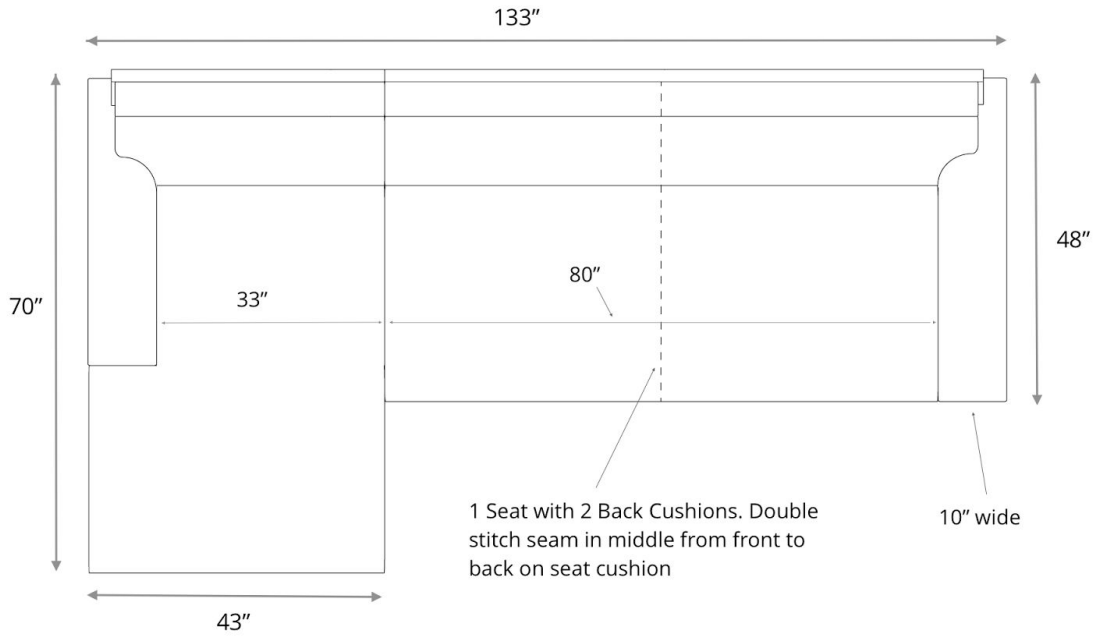

Cushion Option 1 - STUDIO DEPTH 43"
LANGSTON | SOFA CHAISE SECTIONAL

Cushion Option 2 - STUDIO DEPTH 43"

LANGSTON | SOFA CHAISE SECTIONAL

Cushion Option 1 - DEEP 48"

LANGSTON | SOFA CHAISE SECTIONAL

Cushion Option 2 - DEEP 48"

LANGSTON | SOFA CHAISE SECTIONAL

General Dimensions

LANGSTON | SOFA CHAISE