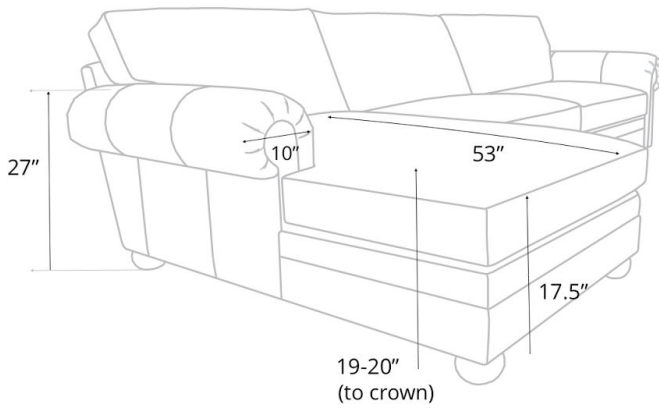

Cushion Option 1 - STUDIO DEPTH 43"
LANGSTON | SOFA CHAISE SECTIONAL

Cushion Option 2 - STUDIO DEPTH 43"

LANGSTON | SOFA CHAISE SECTIONAL

Cushion Option 1 - DEEP 48"

LANGSTON | SOFA CHAISE SECTIONAL

Cushion Option 2 - DEEP 48"

LANGSTON | SOFA CHAISE SECTIONAL

General Dimensions

LANGSTON | SOFA CHAISE