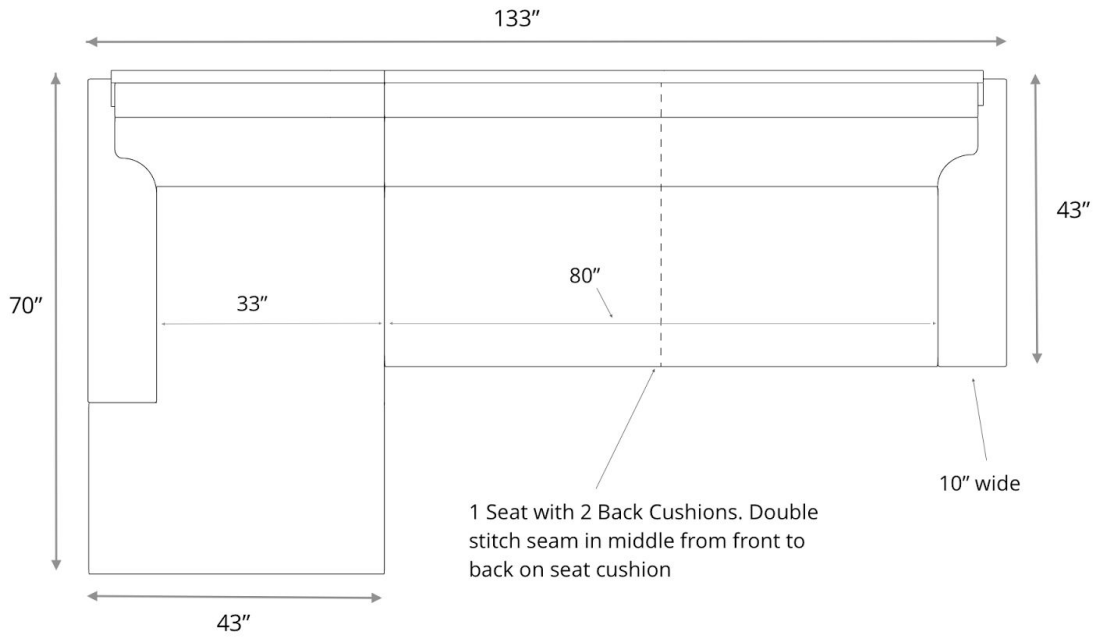

Cushion Option 1 - STUDIO DEPTH 43"
LANGSTON | SOFA CHAISE SECTIONAL

Cushion Option 2 - STUDIO DEPTH 43"

LANGSTON | SOFA CHAISE SECTIONAL

Cushion Option 1 - DEEP 48"

LANGSTON | SOFA CHAISE SECTIONAL

Cushion Option 2 - DEEP 48"

LANGSTON | SOFA CHAISE SECTIONAL

General Dimensions

LANGSTON | SOFA CHAISE