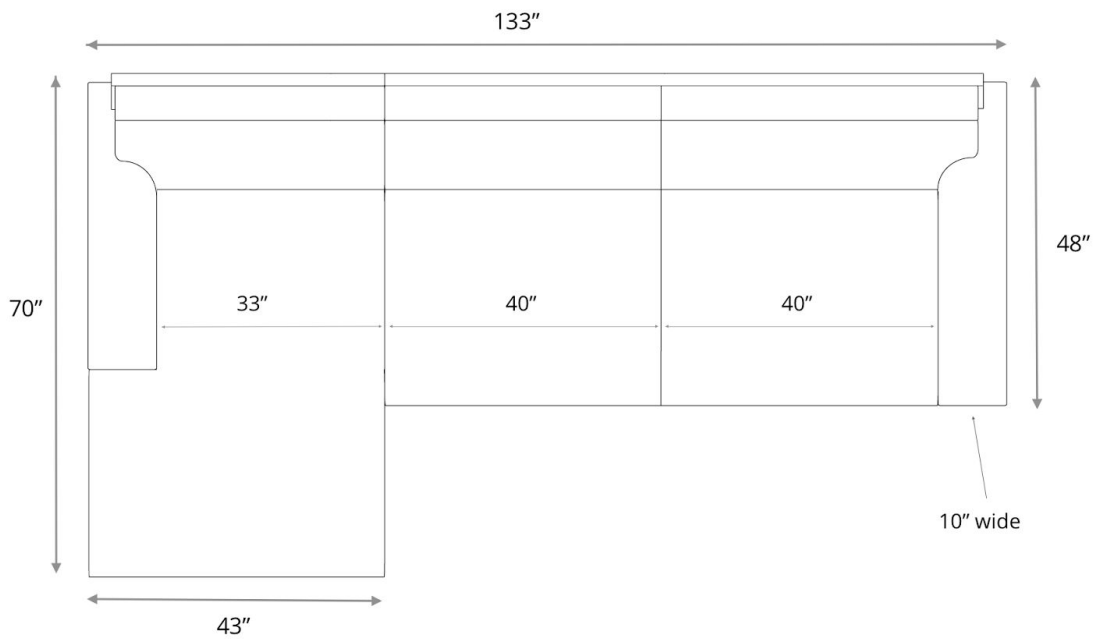

Cushion Option 1 - STUDIO DEPTH 43"
LANGSTON | SOFA CHAISE SECTIONAL

Cushion Option 2 - STUDIO DEPTH 43"

LANGSTON | SOFA CHAISE SECTIONAL

Cushion Option 1 - DEEP 48"

LANGSTON | SOFA CHAISE SECTIONAL

Cushion Option 2 - DEEP 48"

LANGSTON | SOFA CHAISE SECTIONAL

General Dimensions

LANGSTON | SOFA CHAISE