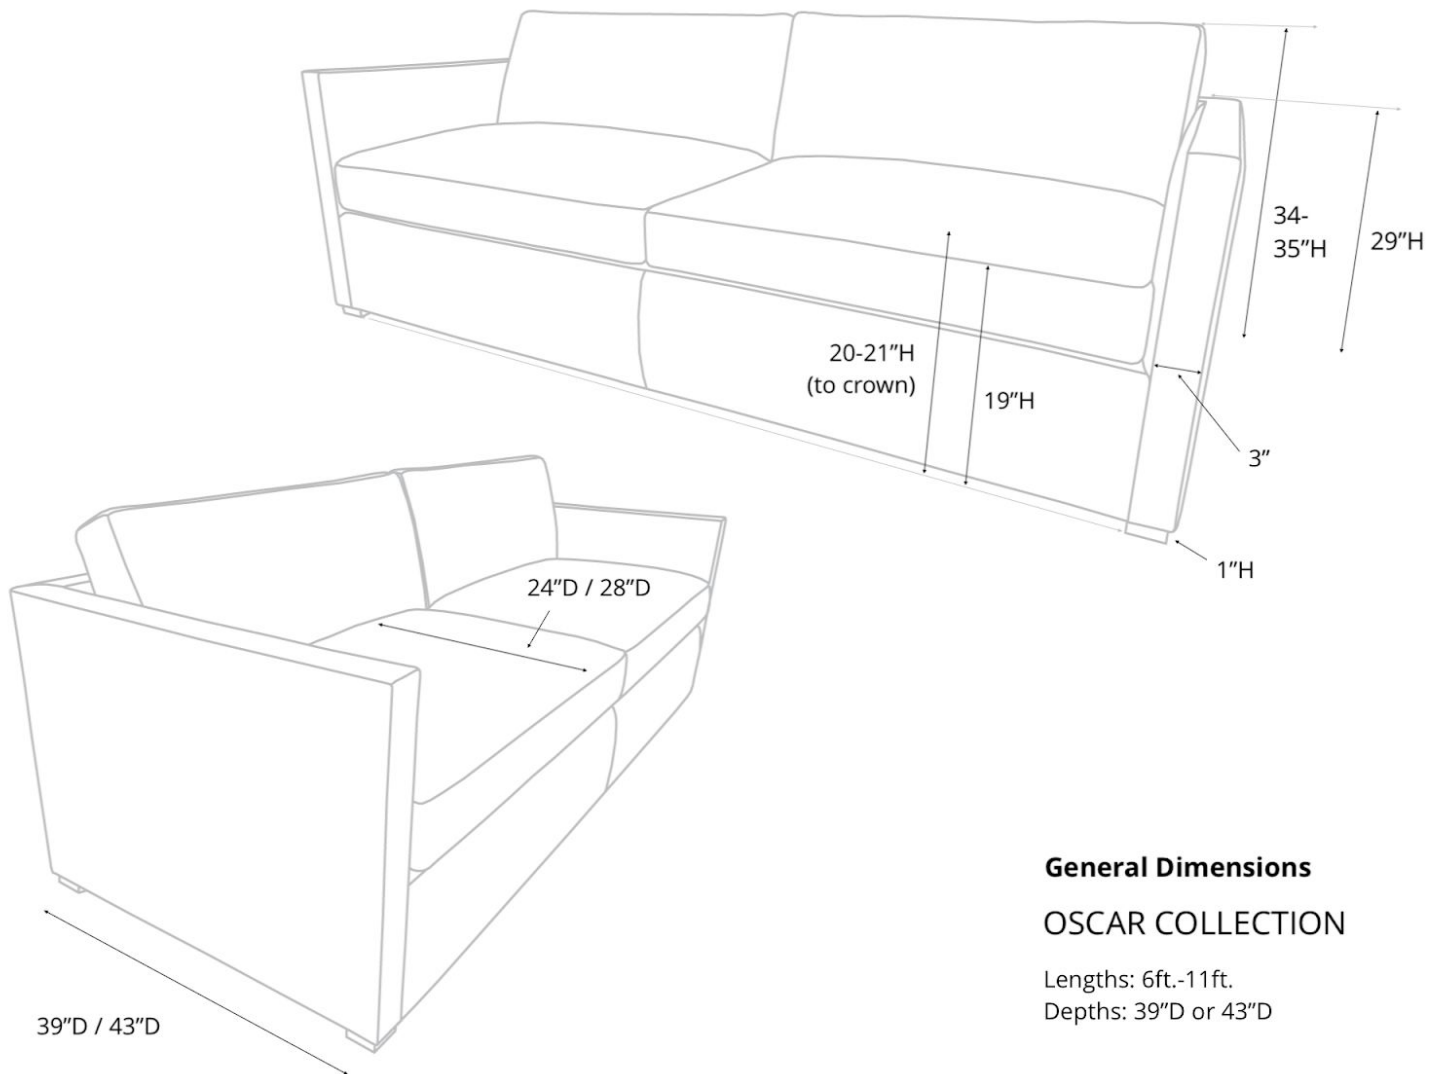

Oscar Collection Dimensions:

[Click here for a printable PDF containing all dimensions for the Oscar Collection \(without sectionals\)](#)

[We also offer custom dimensions & plenty of other customization options. Read more here](#)

	Length	Depth	Seat Depth	Height
Sofas:	72" (2 Cushion)	39" or 43"	24" or 28"	34"-35"
	84" (2 Cushion)	39" or 43"	24" or 28"	34"-35"
	90" (2 Cushion)	39" or 43"	24" or 28"	34"-35"
	96" (2 Cushion)	39" or 43"	24" or 28"	34"-35"
	108" (2 Cushion)	39" or 43"	24" or 28"	34"-35"
	120" (3 Cushion)	39" or 43"	24" or 28"	34"-35"
Chair	40"	39" or 43"	24" or 28"	34"-35"

General Dimensions

OSCAR COLLECTION

Lengths: 6ft.-11ft.
Depths: 39"D or 43"D