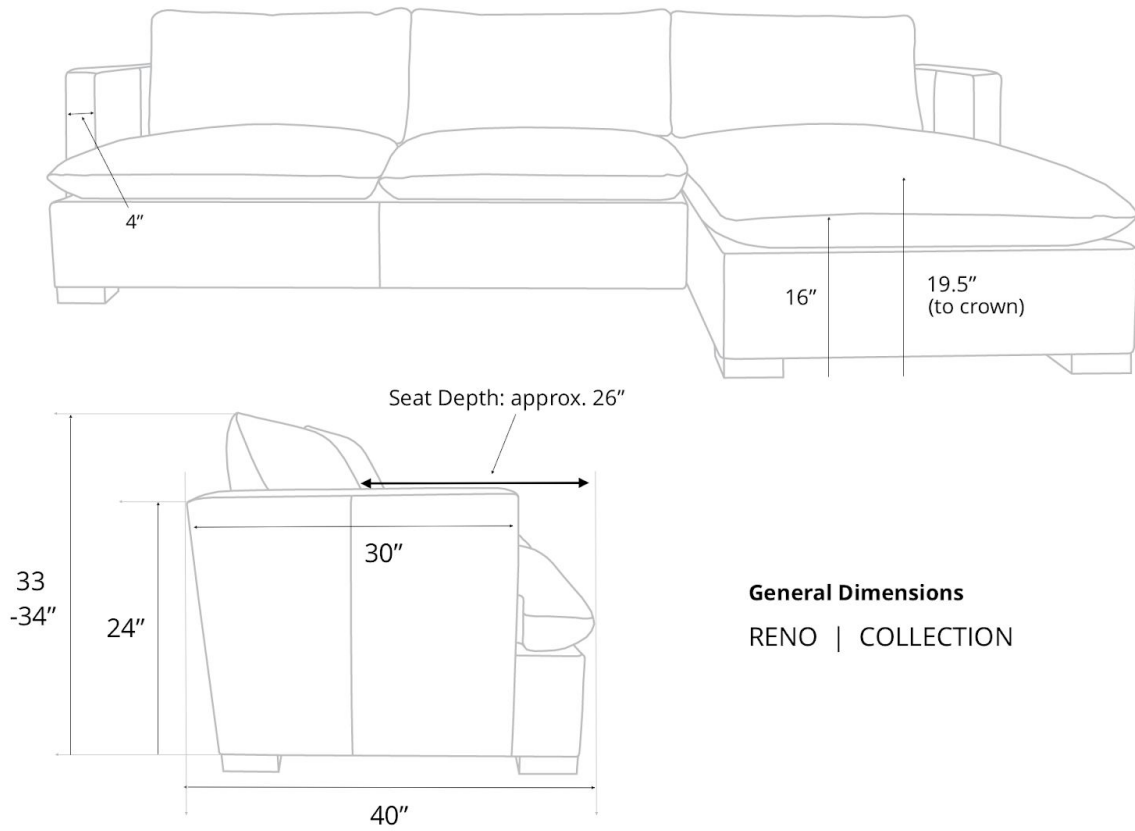

Reno Collection Dimensions and Cushion Options:

 We also offer custom dimensions & plenty of other customization options.

	Length	Depth	Seat Depth	Height
Sofas:	72" (2 Cushion)	40"	26"	33-34"
	84" (2 Cushion)	40"	26"	33-34"
	90" (3 Cushion)	40"	26"	33-34"
	96" (3 Cushion)	40"	26"	33-34"
	108" (3 Cushion)	40"	26"	33-34"
	120" (3 Cushion)	40"	26"	33-34"
Chair	43"	40"	26"	33-34"
Ottoman	40"	40"		18-19"

General Dimensions
RENO | COLLECTION